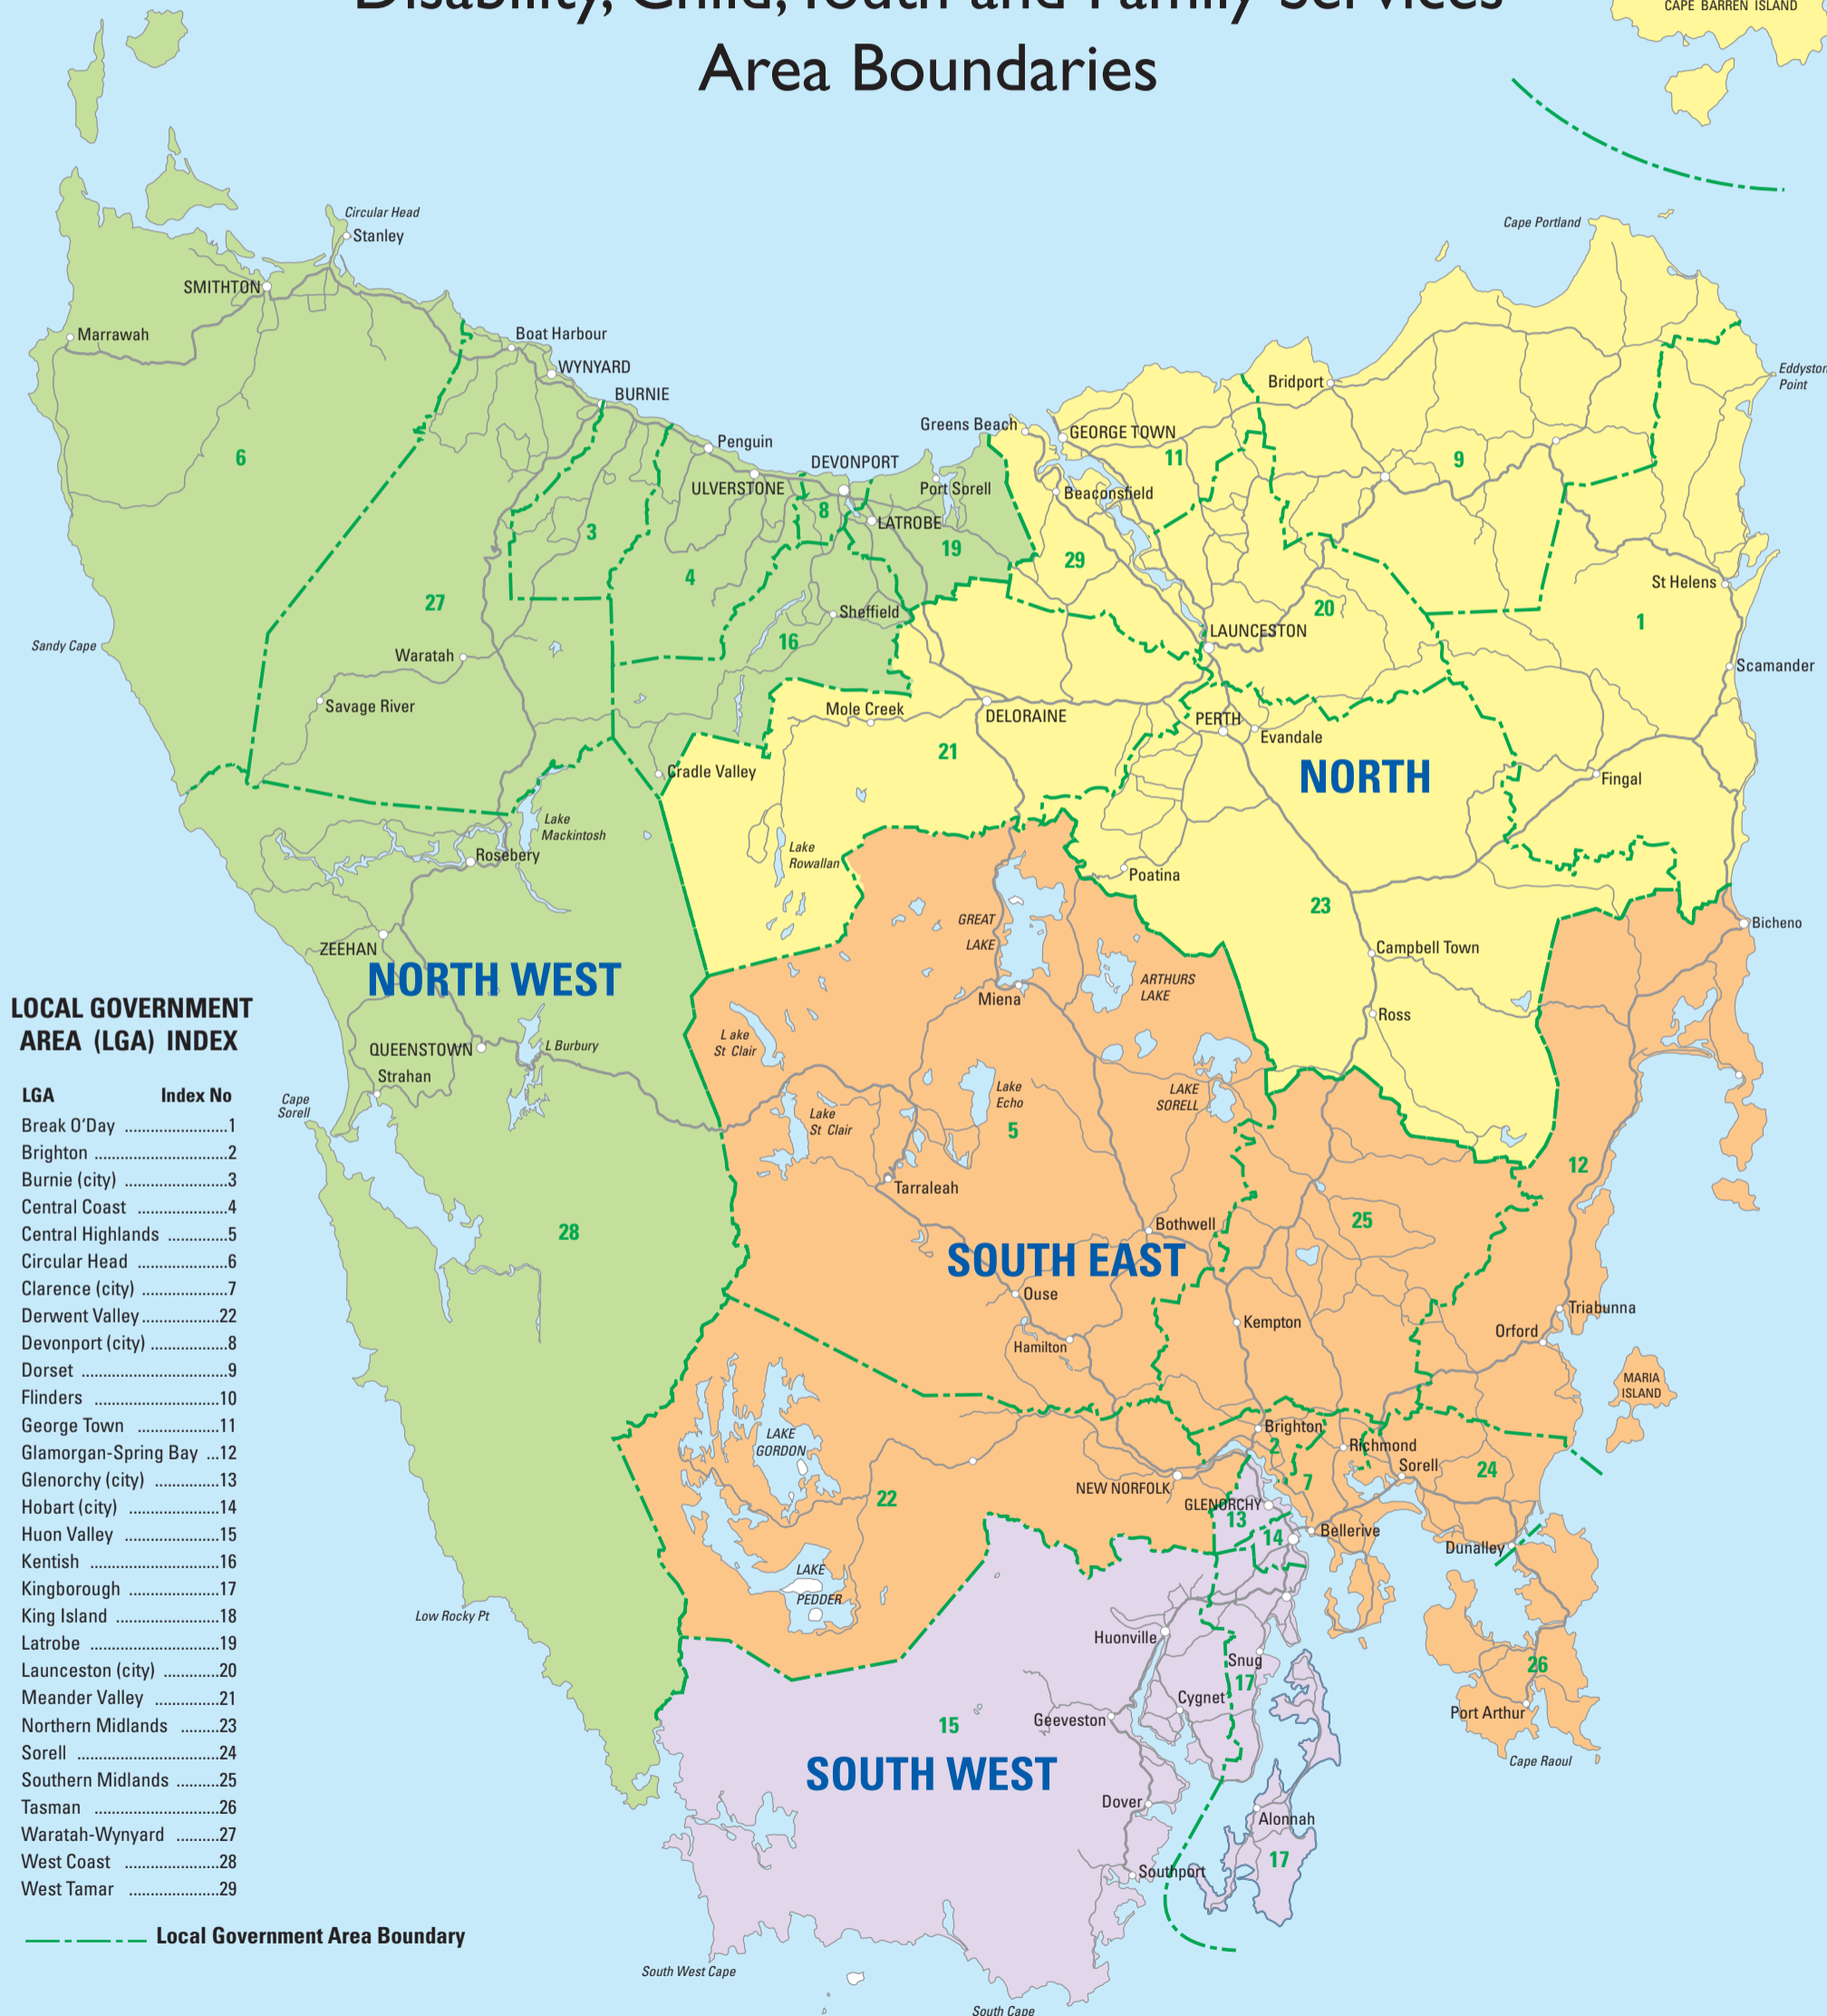

Tasmania
Explore the possibilities

Department of Health and Human Services

Disability, Child, Youth and Family Services Area Boundaries

LOCAL GOVERNMENT AREA (LGA) INDEX

LGA	Index No
Break O'Day	1
Brighton	2
Burnie (city)	3
Central Coast	4
Central Highlands	5
Circular Head	6
Clarence (city)	7
Derwent Valley	22
Devonport (city)	8
Dorset	9
Flinders	10
George Town	11
Glamorgan-Spring Bay	12
Glenorchy (city)	13
Hobart (city)	14
Huon Valley	15
Kentish	16
Kingborough	17
King Island	18
Latrobe	19
Launceston (city)	20
Meander Valley	21
Northern Midlands	23
Sorell	24
Southern Midlands	25
Tasman	26
Waratah-Wynyard	27
West Coast	28
West Tamar	29

----- Local Government Area Boundary